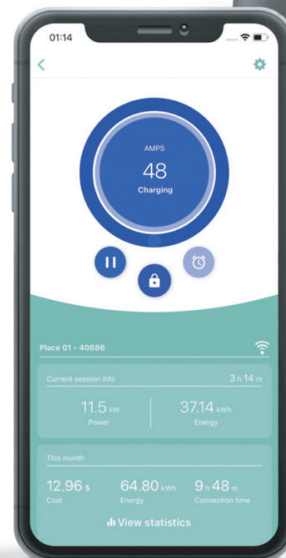

Energy Management Solutions from Wallbox

The recommended software suite that allows for more sustainable, cost-efficient electric vehicle charging at home.

Upgrade your Pulsar Plus experience.

ECO-SMART
Solar EV charging

POWER BOOST
Dynamic load balancing

AND MORE!
Ready for future energy management upgrades

Just add a power meter from Wallbox

Unlock enhanced savings and cleaner energy use with our most advanced energy management capabilities. All features are already embedded in your charger and require only a power meter to activate.

- Charge any electric car on the market
- Designed for easy installation and UL-listed for electrical safety
- Control from your smart devices via Wi-Fi or Bluetooth

WALLBOX 48A CHARGER
CA PUP1-U1-6-C-002
(0604-1619)
POWER METER
MTR-2P-250A-CLP-UL

NOW **$849.00** VALUE

SHOP ONLINE AT
www.cityelectricsupply.ca

Connect with CES